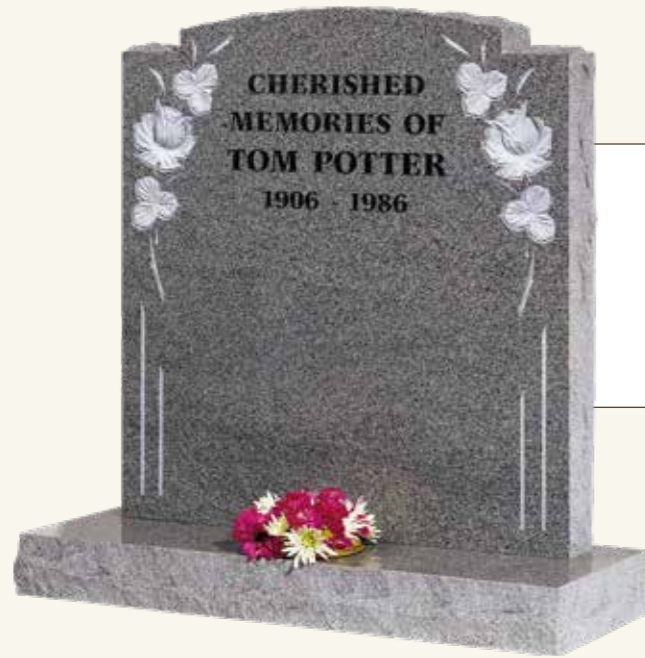

The Potter

PART PITCHED LIGHT GREY GRANITE
Deep Carved Rose Designs

£1495.00

The Crossfell

ALL POLISHED BLACK GRANITE
O'Gee Checked Shoulders, Coloured Hiker Scene

£1495.00

The Weardale

ALL HONED DARK GREY GRANITE
Gothic Top with Deep Carved Rose
'Antique Finish'