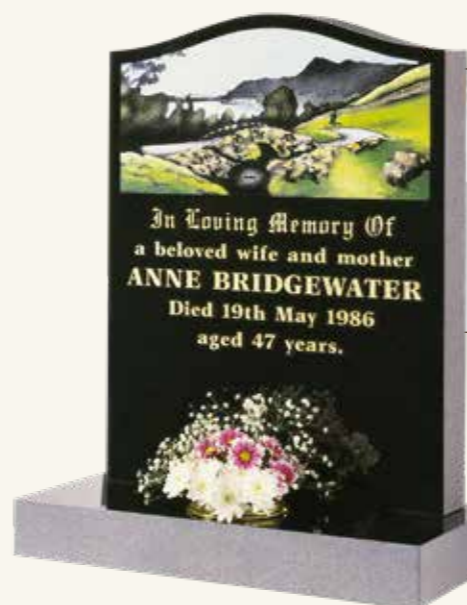

The Wolviston

ALL POLISHED LIGHT GREY GRANITE
O'Gee with Deep Carved Plus Coloured Roses & Daisies
£1295.00

The Bridgewater

PART POLISHED BLACK GRANITE
Ashness Bridge Design
£1295.00

The Page

PART POLISHED DARK GREY GRANITE
Church Window & Flowers
£1195.00