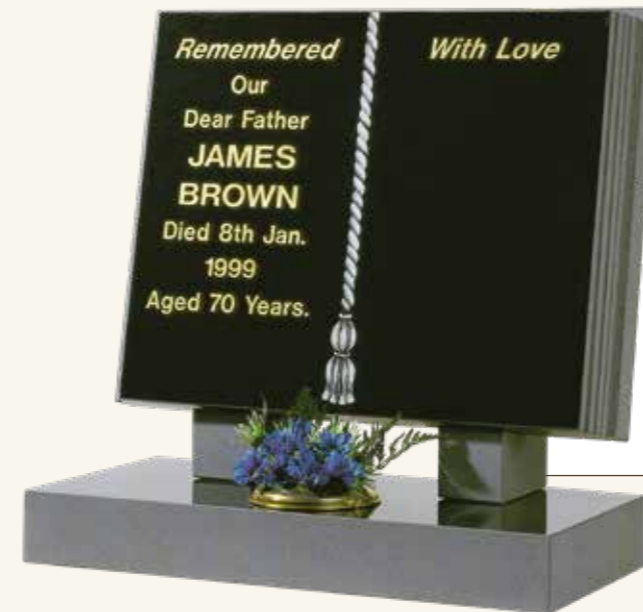

The Brown

PART POLISHED BLACK GRANITE BIBLE
Mounted on Rests
£1195.00