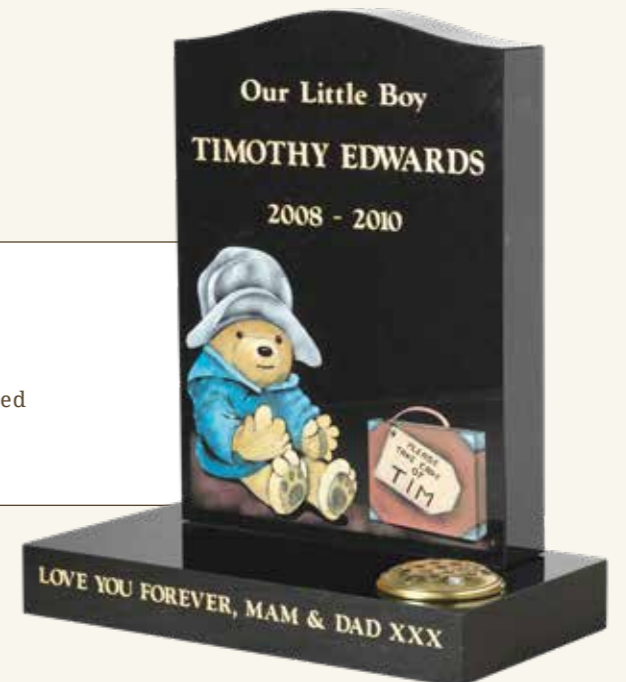

A Pot of Love

ALL POLISHED BLACK GRANITE
Blasted & Coloured Bunny & Heart Motif
£1075.00

The Honey Bear

ALL POLISHED BLACK GRANITE
Deep Blasted 'Pooh Bear & Hunny Pot' in Colour
£1095.00

The Way Home

ALL POLISHED BLACK GRANITE
Paddington Bear & Case Blasted & Coloured
£1095.00