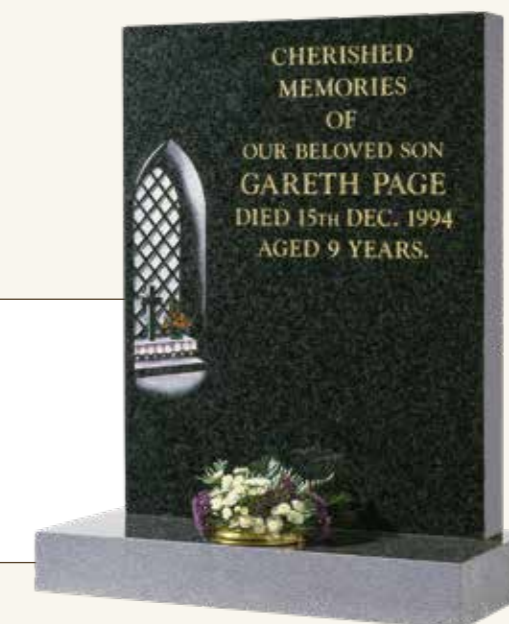

The Wolviston

ALL POLISHED LIGHT GREY GRANITE
O'Gee with Deep Carved Plus Coloured Roses & Daisies
£1295.00

The Bridgewater

PART POLISHED BLACK GRANITE
Ashness Bridge Design
£1295.00

The Page

PART POLISHED DARK GREY GRANITE
Church Window & Flowers
£1195.00