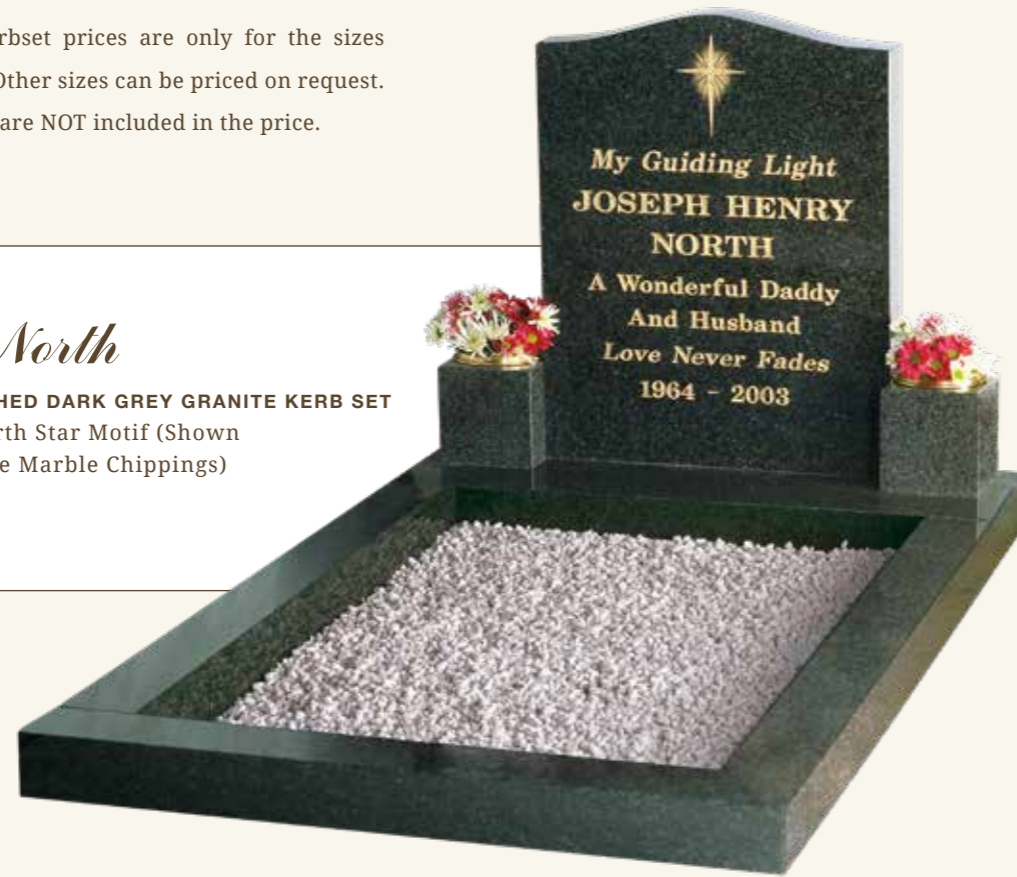

KERBSETS

Please note the Kerbset prices are only for the sizes stated in the table. Other sizes can be priced on request. Coloured chippings are NOT included in the price.

The North

ALL POLISHED DARK GREY GRANITE KERB SET
Gilded North Star Motif (Shown With White Marble Chippings)
£3295.00