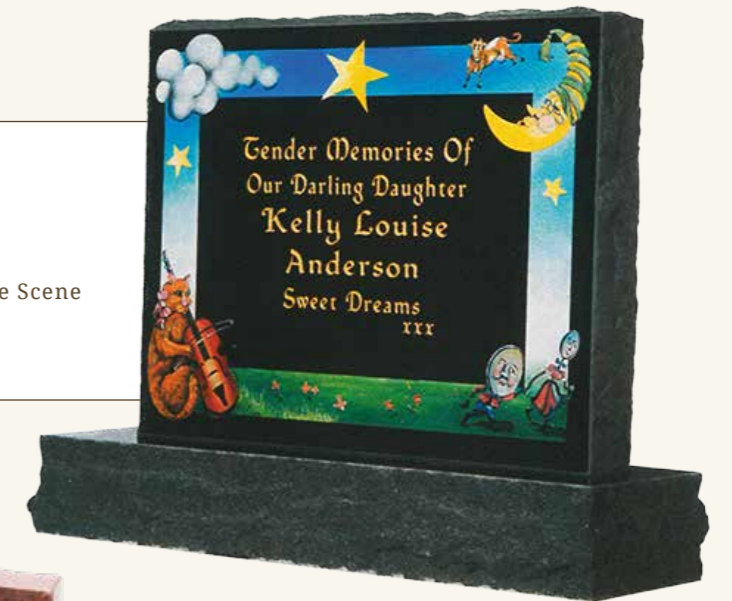

The Anderson

PART PITCHED BLACK GRANITE
Blasted & Coloured Nursery Rhyme Scene
£1895.00

The Cuddly Bear

ALL POLISHED BLACK GRANITE
Cuddly Teddy Motif In Colour
£580.00

The Teddy

ALL POLISHED BLUE PEARL GRANITE
Fully Carved Teddy Head & Paws
£1620.00