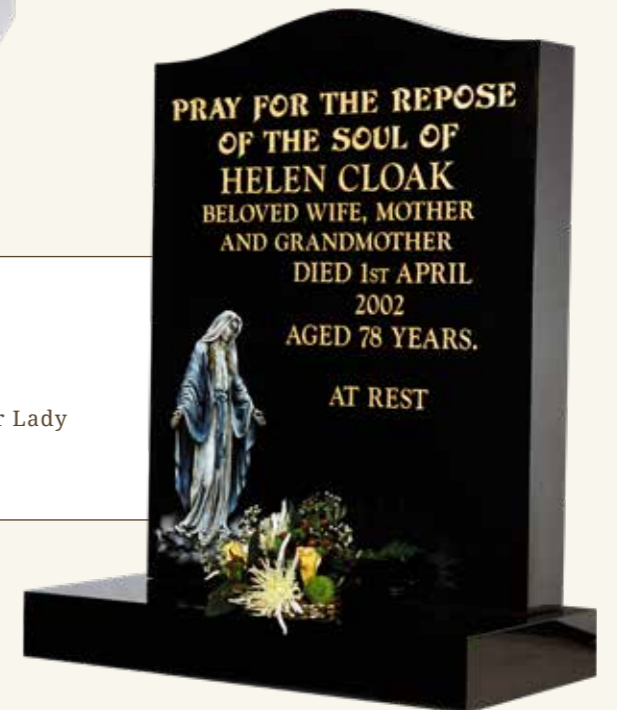

The Voyage

ALL POLISHED BLACK GRANITE
O'Gee Top with Checked Shoulders
£1595.00

The Craster

ALL POLISHED GRANITE AURORA
Bow Topped with Checked Scalloped Shoulders
£1295.00

The Cloak

ALL POLISHED BLACK GRANITE
O'Gee with Blasted And Painted Image Of Our Lady
£1195.00