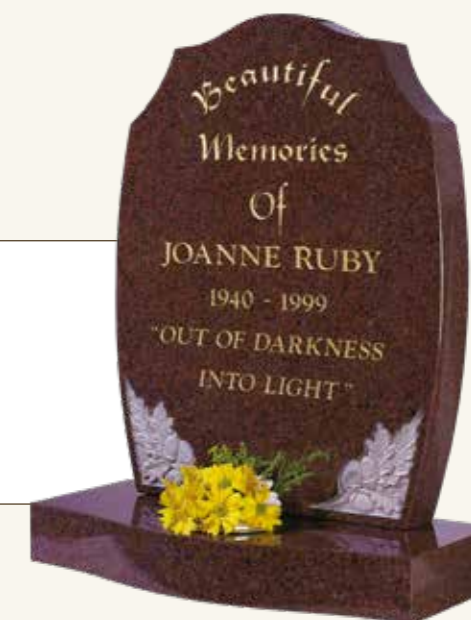

ALL POLISHED BLACK GRANITE
All Polished Cord Border

£1395.00

The Ruby

ALL POLISHED RUBY RED
O'Gee Top, Curved Shoulders, Barrel Sides

£1395.00

The Crest

ALL POLISHED BLACK GRANITE
Lightly Blasted Football Badge
£1195.00