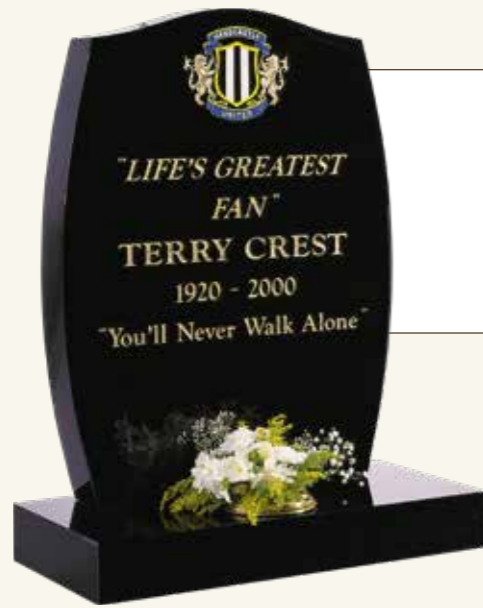

ALL POLISHED BLACK GRANITE
All Polished Cord Border

£1395.00

The Ruby

ALL POLISHED RUBY RED
O'Gee Top, Curved Shoulders, Barrel Sides

£1395.00

The Crest

ALL POLISHED BLACK GRANITE
Lightly Blasted Football Badge
£1195.00