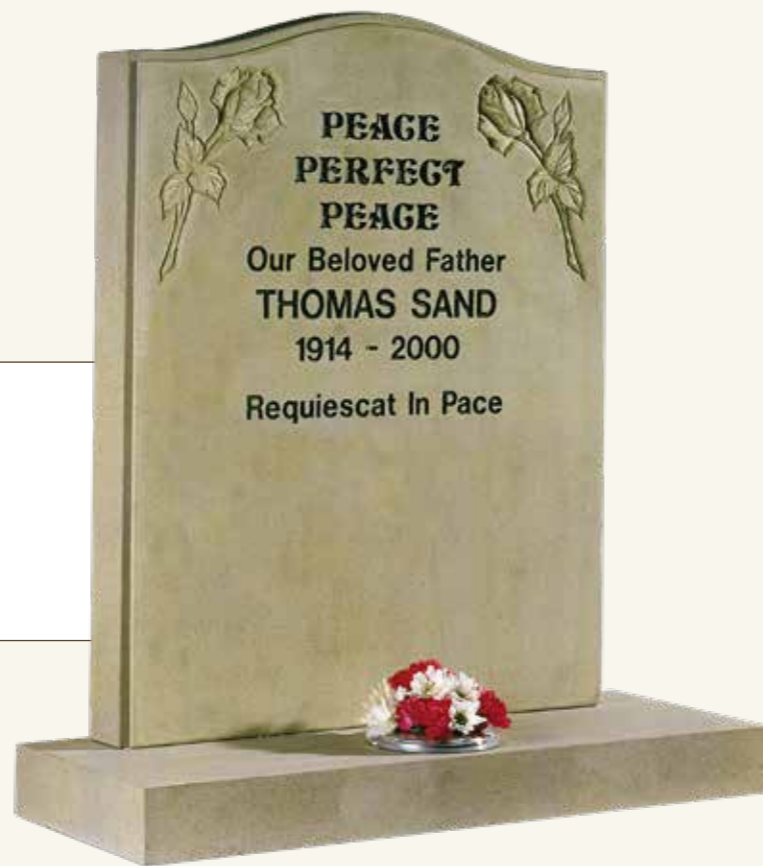

The Davis

WHITE CARRARA MARBLE BIBLE
Mounted on rests
£1295.00

The Church

YORK STONE 'GOTHIC' HEAD
 Deep Blasted Celtic Cross
 £1995.00

The Stone

YORK STONE ROUND TOP
 Relief Carved Ivy
 £1995.00

The Sand

YORK STONE
 Deep Carved Roses
 £1595.00